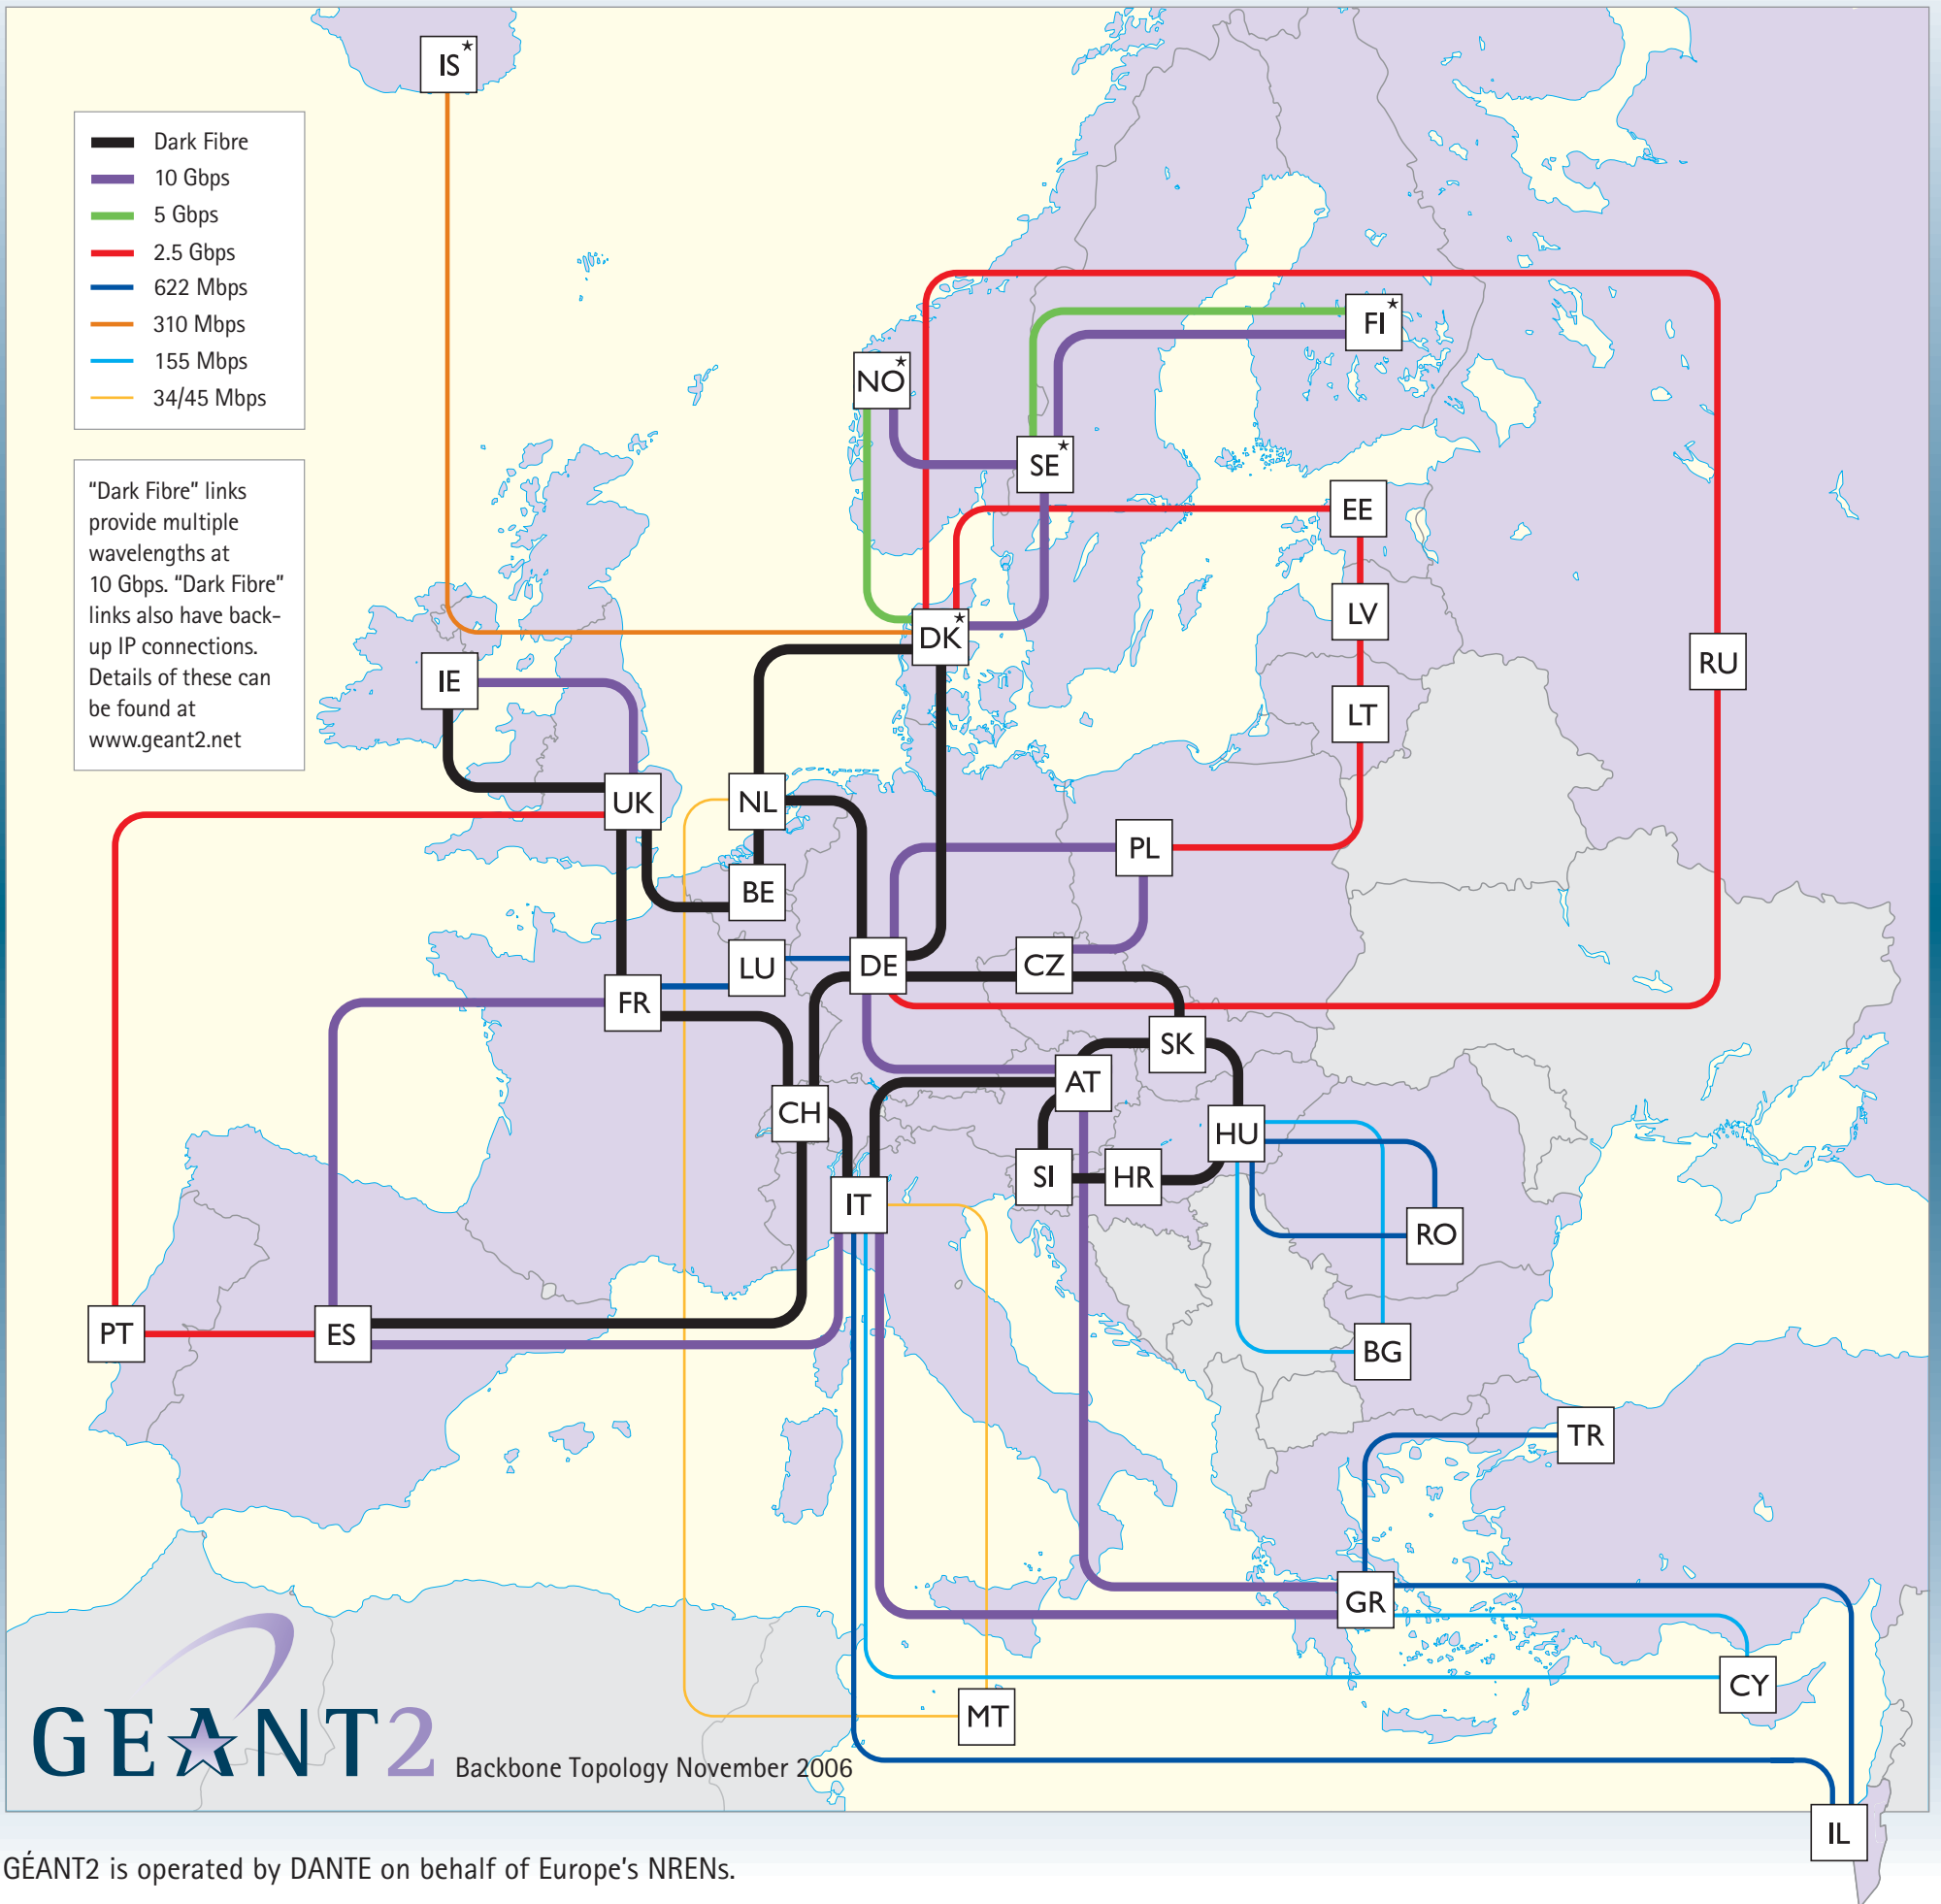

Lighting the pathway for European Research and Education

The first international hybrid research and education network.
Lighting dark fibre for greater network performance.

GEANT2 is operated by DANTE on behalf of Europe's NRENs.

AT Austria	CZ Czech Republic	ES Spain	HR Croatia	IS Iceland*	LV Latvia	PL Poland	SE Sweden*
BE Belgium	DE Germany	FI Finland*	HU Hungary	IT Italy	MT Malta	PT Portugal	SI Slovenia
BG Bulgaria	DK Denmark*	FR France	IE Ireland	LT Lithuania	NL Netherlands	RO Romania	SK Slovakia
CH Switzerland	EE Estonia	GR Greece	IL Israel	LU Luxembourg	NO Norway*	RU Russia	TR Turkey
CY Cyprus							UK United Kingdom

*Connections between these countries are part of NORDUnet (the Nordic regional network)

GEANT2 is co-funded by the European Commission within its 6th R&D Framework Programme.